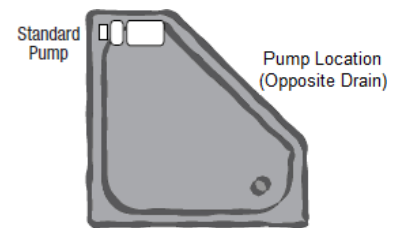

Hinton - Skirted

Hinton
60" x 60"

Type	Model#	Item#	MSRP
Whirlpool	6060HW	912432	\$1,990
Air Bath	6060HA	912433	2,341
Combo Bath	6060HWA	912434	2,990
Soaking Tub	6060HT	912435	1,290

*Change "R" to "L" for LH Drain