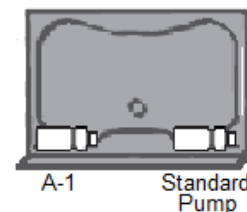

STANDARD FEATURES

ALL UNITS: High gloss, durable acrylic, premium reinforcement, pre-leveled base, textured floor, and pillow(s) included. Made in the **USA**

Whirlpool: 13.0 Amp pump, on/off air switch, 3 speed control, 10 jets adjustable for water flow, air and direction. Color matched trim.

Air Bath: 12 Amp blower, 20+ high output air injectors. Touch control pad, automatic timed purge system, timer, check valve.

Combo Bath: Includes all Whirlpool and Air bath features.

OPTIONS

* Not available on Delmont   ** Not available on Seneca

Model #	Product	Price
Heaters		
LM300	Whirlpool Inline 120V	$230
LM305	Air & Soakers 120V	335
LM321	Solo Touch Controls	380
LM335	Ozonator	296
LM500	Lumbar Jets	110
LM522	Chromatherapy Mood Light	172
LM230	8" Grab Bars - White**	115
LM231	8" Grab Bars - Biscuit**	115
LM545	Alt A-1 Pump Location	50

Model #	Product	Price
Drains - Deep Soak		
LM200	Chrome	$124
LM201	Brushed Nickel	142
LM202	Bronze	142
LM210	White	124
LM211	Biscuit	132
Whirlpool Trim		
LM101	Chrome	98
LM102	Brushed Nickel	168
LM103	Bronze	188
LM557	Skirt - Drain Side	302
LM558	Skirt - Non-Drain Side	302

Model #	Product	Price
8 Jet Back Massage System		
LM505	Chrome	$691
LM506	Brushed Nickel	691
LM507	Bronze	691
LM509	White	691
LM510	Biscuit	691
LM515	Neck Massage Pillow	382
Tiling Flange		
LM548	Int. Drain Side*	58
LM549	Int. Opp Drain Side*	58
LM542	Attach. Plastic*	32

Int. Tile Flange is not available on Seneca III